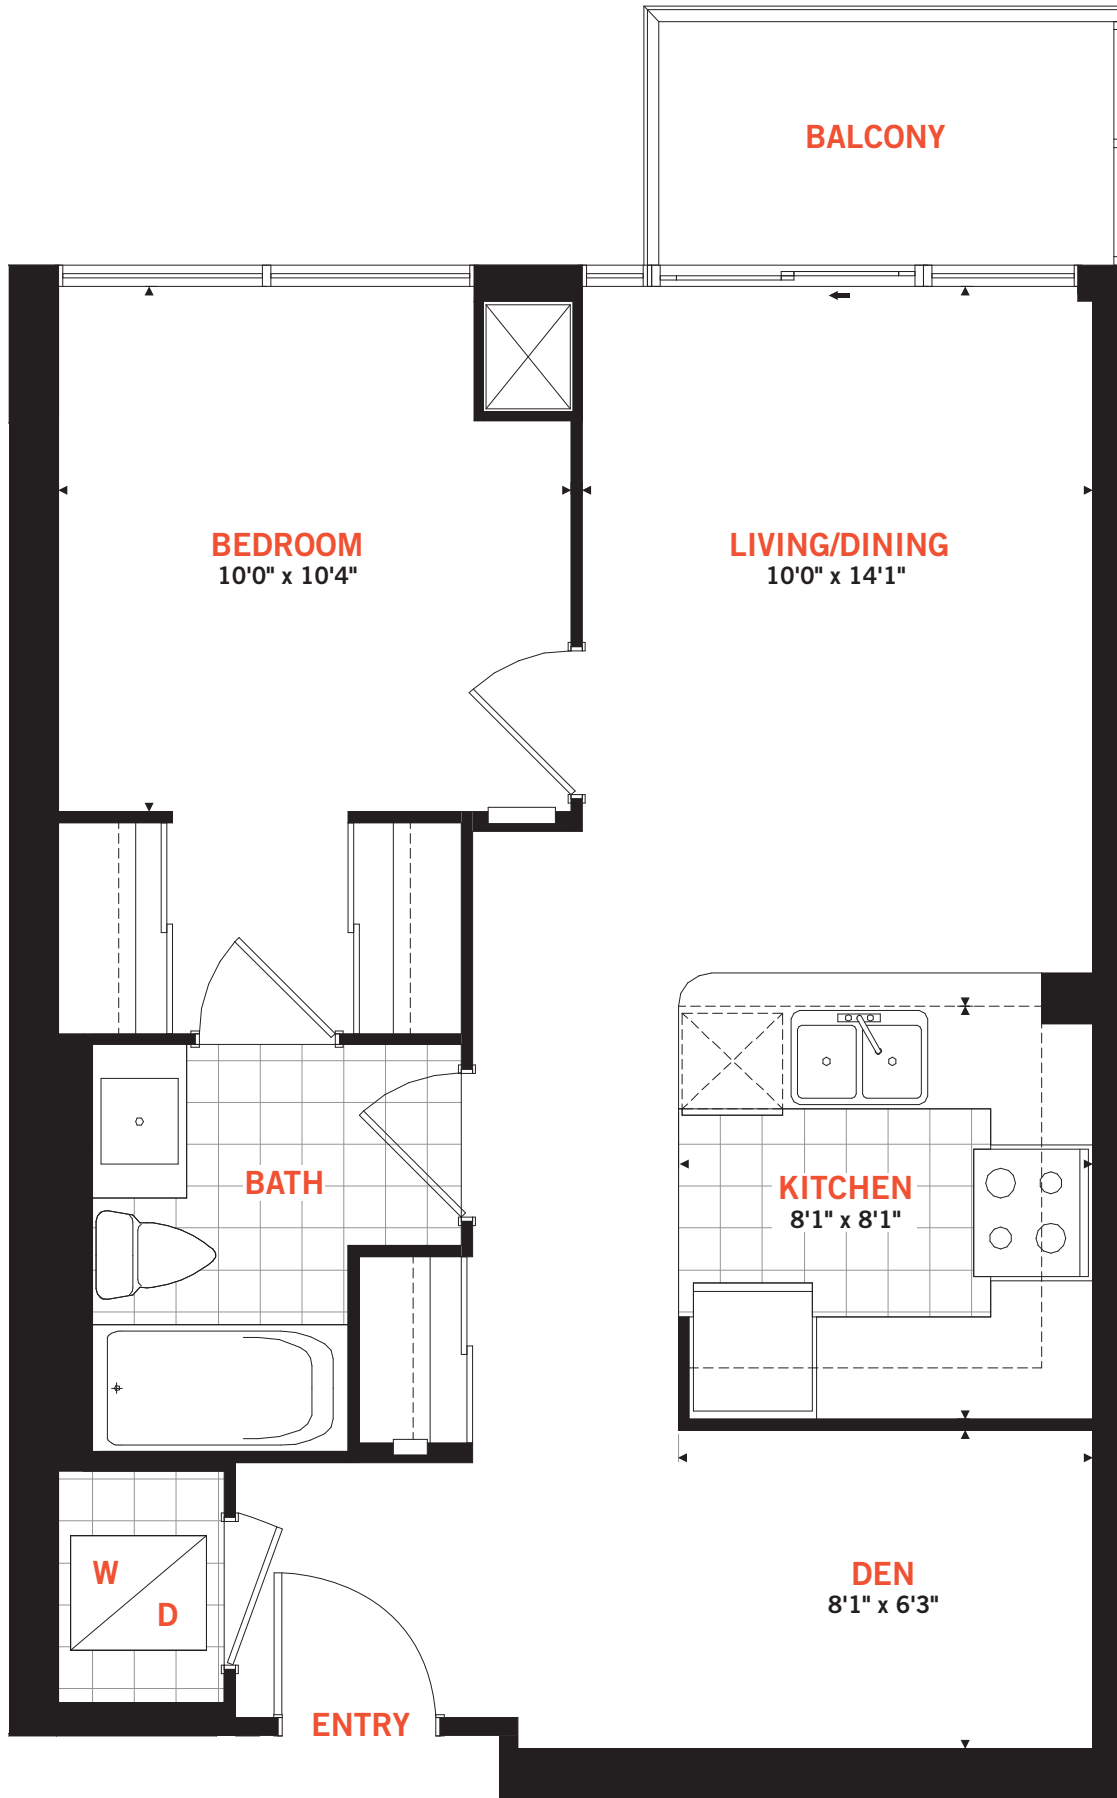

ONE BEDROOM + DEN
Suite Area: 628 sq.ft.
Balcony Area: 42 sq.ft.
Total Area: 670 sq.ft.

All areas and stated room dimensions are approximate. Sizes and specifications are subject to change without notice. Actual living area and balcony/terraces may vary from floor stated areas. E. & O.E.